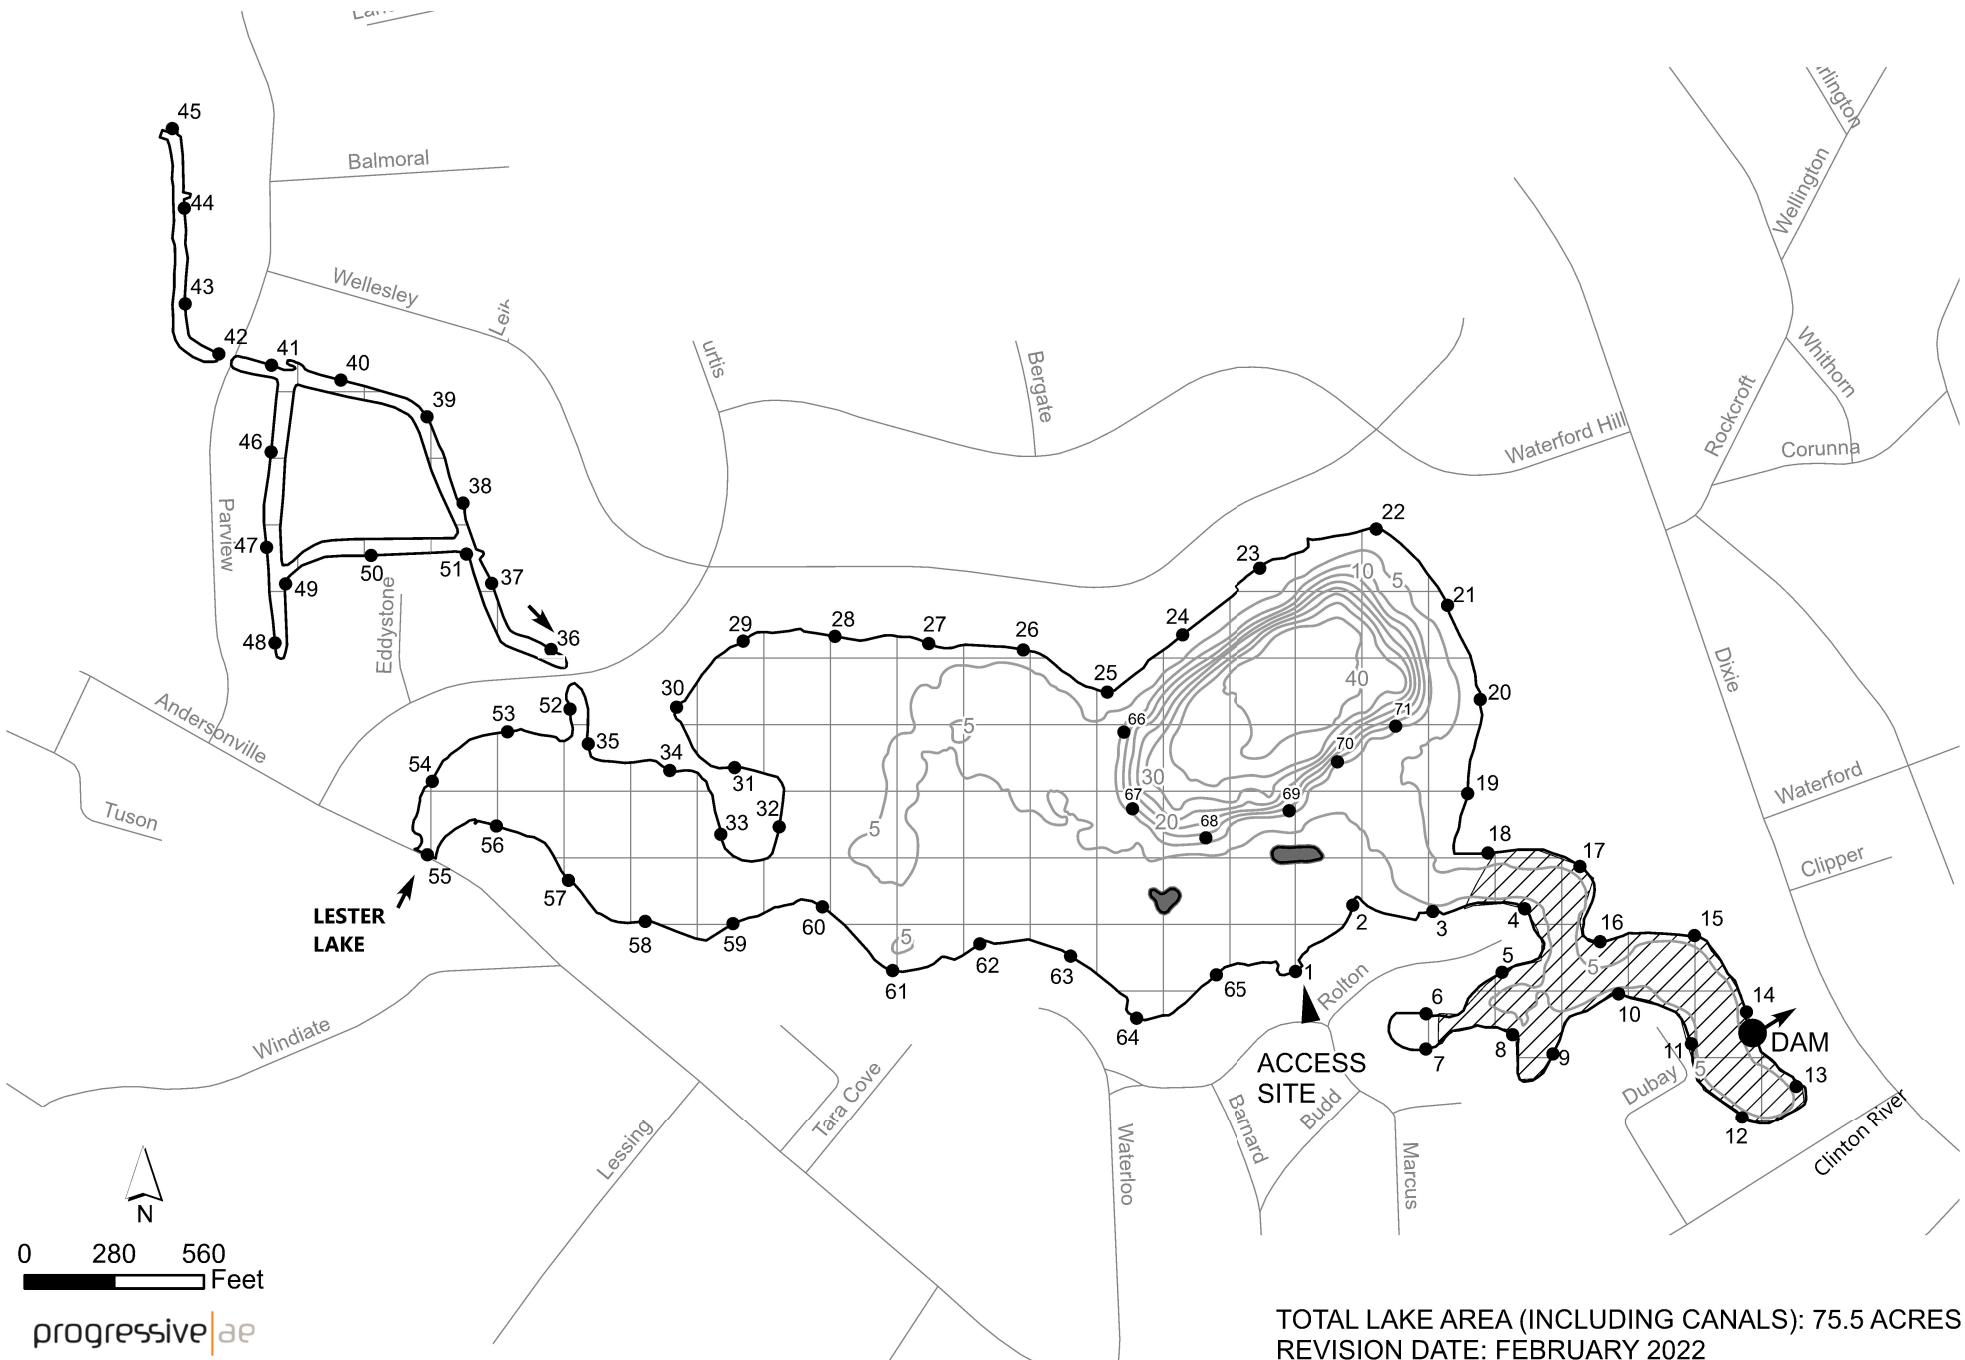

# VAN NORMAN LAKE OAKLAND COUNTY, MICHIGAN AQUATIC PLANT SURVEY MAP

Date: \_\_\_\_\_

Crew: \_\_\_\_\_

Weather: \_\_\_\_\_

 = 1 ACRE

TOTAL LAKE AREA (INCLUDING CANALS): 75.5 ACRES  
REVISION DATE: FEBRUARY 2022